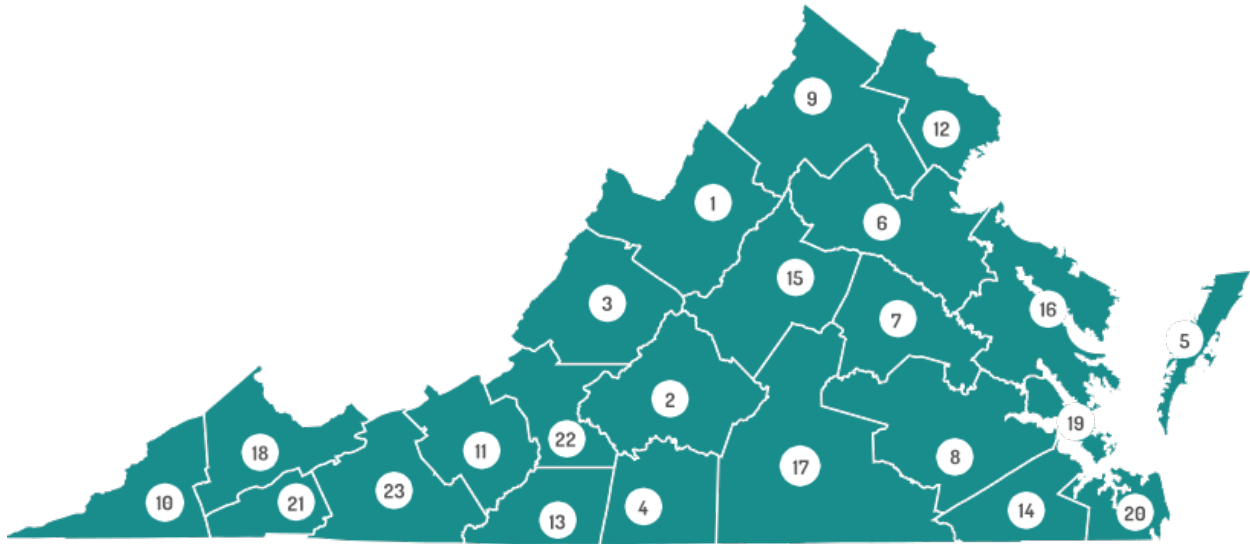

## VCCS College Locations and Website Links (in alphabetical order)

1. [Blue Ridge Community College](#)
2. [Brightpoint Community College](#)
3. [Central Virginia Community College](#)
4. [Danville Community College](#)
5. [Eastern Shore Community College](#)
6. [Germanna Community College](#)
7. [J. Sargeant Reynolds Community College](#)
8. [Laurel Ridge Community College](#)
9. [Mountain Empire Community College](#)
10. [Mountain Gateway Community College](#)
11. [New River Community College](#)
12. [Northern Virginia Community College](#)
13. [Patrick & Henry Community College](#)
14. [Paul D. Camp Community College](#)
15. [Piedmont Virginia Community College](#)
16. [Rappahannock Community College](#)
17. [Southside Virginia Community College](#)
18. [Southwest Virginia Community College](#)
19. [Tidewater Community College](#)
20. [Virginia Highlands Community College](#)
21. [Virginia Peninsula Community College](#)
22. [Virginia Western Community College](#)
23. [Wytheville Community College](#)