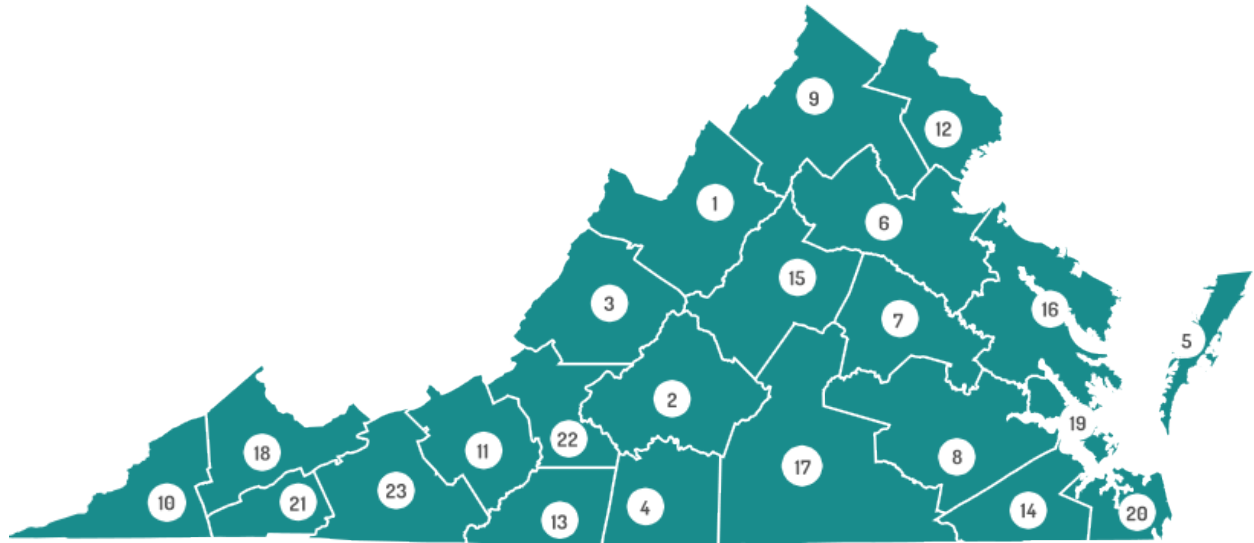

## VCCS College Locations and Website Links (In alphabetical order)

1. [Blue Ridge Community College](#)
2. [Central Virginia Community College](#)
3. [Mountain Gateway Community College](#)  
(formerly known as Dabney S. Lancaster Community College)
4. [Danville Community College](#)
5. [Eastern Shore Community College](#)
6. [Germanna Community College](#)
7. [Reynolds Community College](#)
8. [Brightpoint Community College](#)  
(formerly known as John Tyler Community College)
9. [Laurel Ridge Community College](#)  
(formerly known as Lord Fairfax Community College)
10. [Mountain Empire Community College](#)
11. [New River Community College](#)
12. [Northern Virginia Community College](#)
13. [Patrick & Henry Community College](#)
14. [Paul D. Camp Community College](#)
15. [Piedmont Virginia Community College](#)
16. [Rappahannock Community College](#)
17. [Southside Virginia Community College](#)
18. [Southwest Virginia Community College](#)
19. [Virginia Peninsula Community College](#)  
(formerly known as Thomas Nelson Community College)
20. [Tidewater Community College](#)
21. [Virginia Highlands Community College](#)
22. [Virginia Western Community College](#)
23. [Wytheville Community College](#)