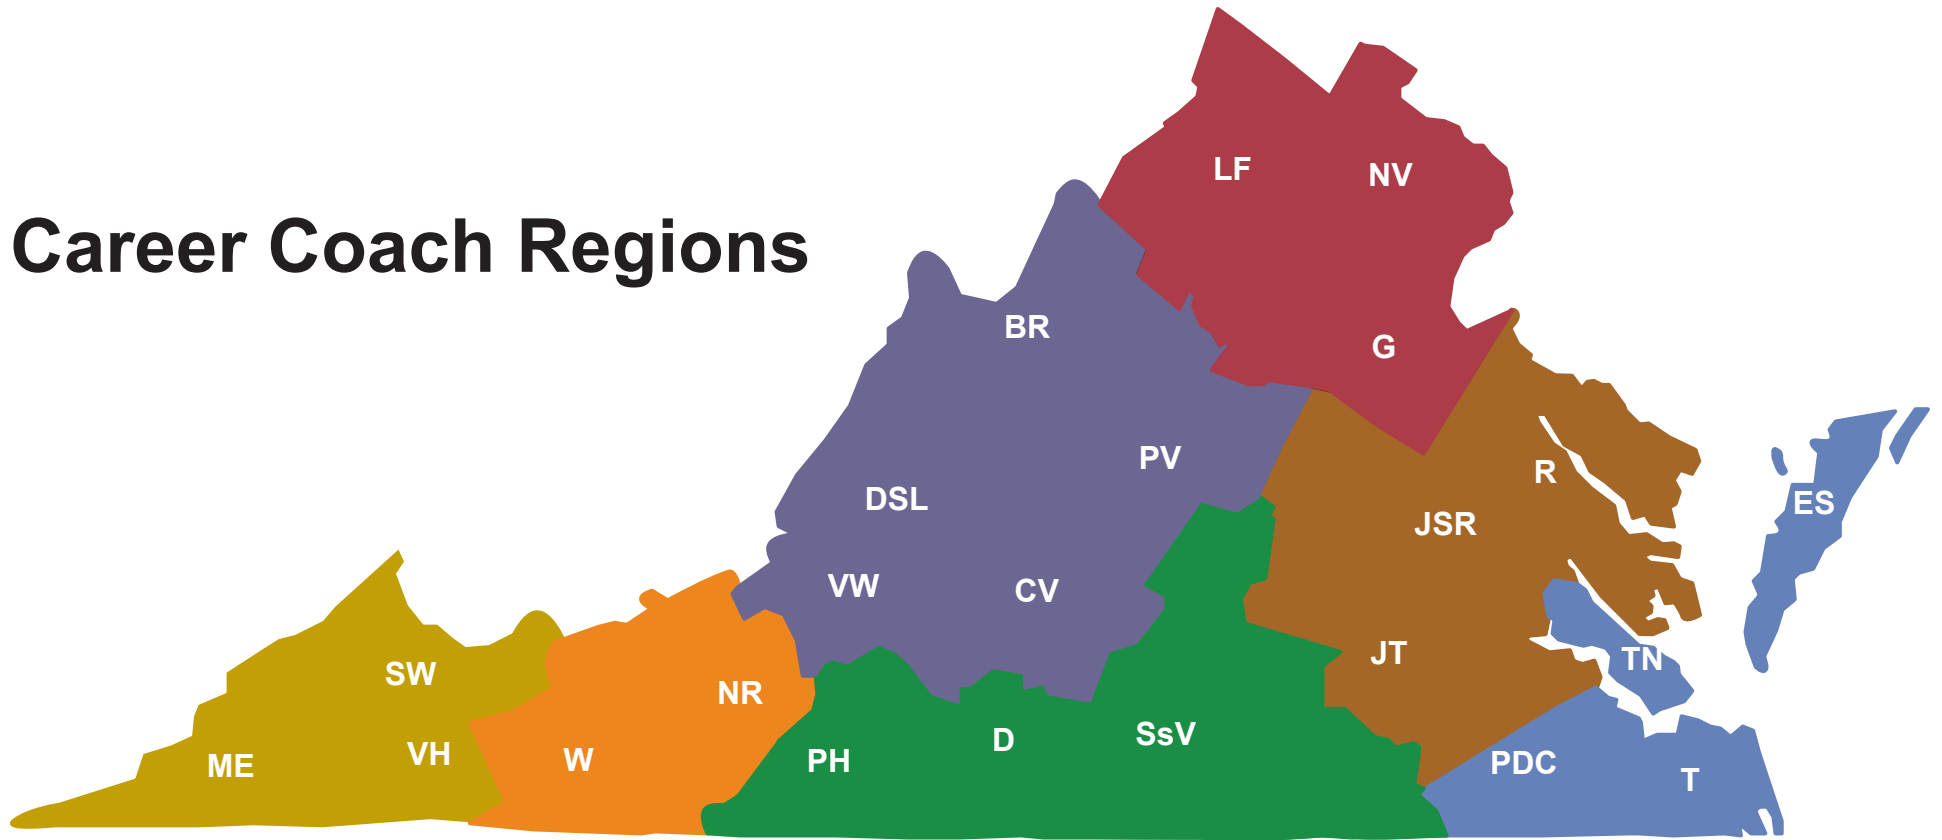

# Career Coach Regions

## West Southwest Region

- ME Mountain Empire
- SW Southwest Virginia
- VH Virginia Highlands

## Northern Region

- G Germanna
- LF Lord Fairfax
- NV Northern Virginia

## Hampton Roads Region

- ES Eastern Shore
- PDC Paul D. Camp
- T Tidewater
- TN Thomas Nelson