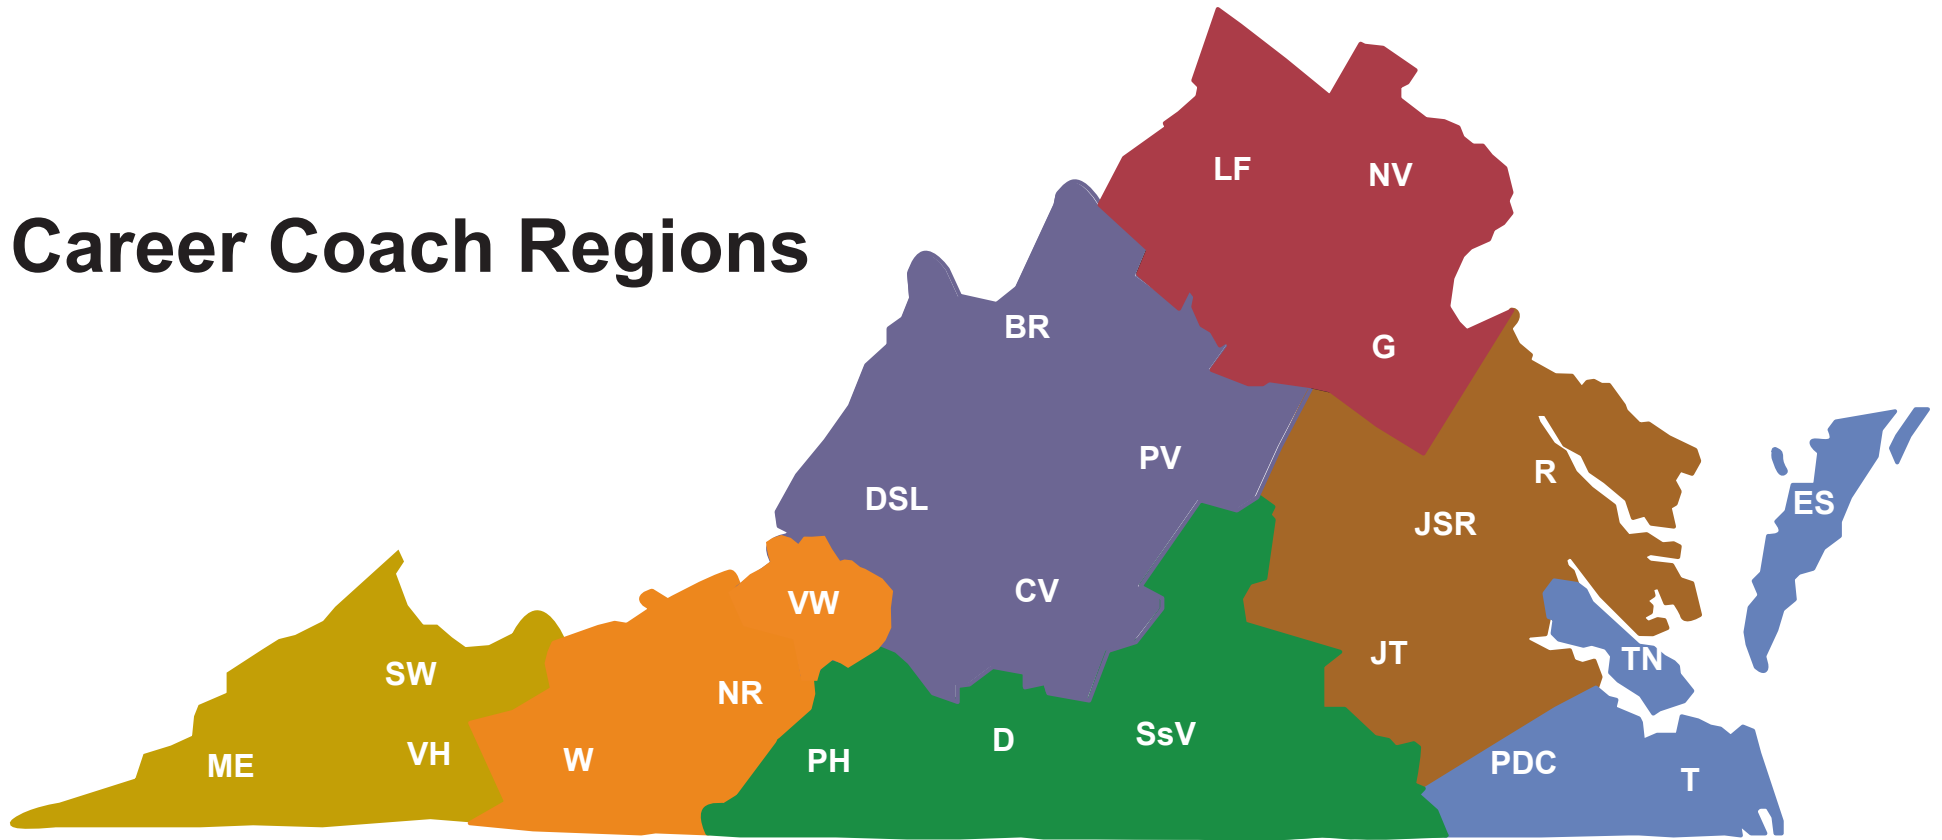

Career Coach Regions

West Southwest Region

- ME Mountain Empire
- SW Southwest Virginia
- VH Virginia Highlands

East Southwest Region

- NR New River
- W Wytheville
- VW Virginia Western

West Central Region

- BR Blue Ridge
- CV Central Virginia
- DSL Dabney S. Lancaster
- PV Piedmont Virginia

Southside Region

- D Danville
- PH Patrick Henry
- SsV Southside Virginia

Northern Region

- G Germanna
- LF Lord Fairfax
- NV Northern Virginia

Central Region

- JSR J. Sargeant Reynolds
- JT John Tyler
- R Rappahannock

Hampton Roads Region

- ES Eastern Shore
- PDC Paul D. Camp
- T Tidewater
- TN Thomas Nelson